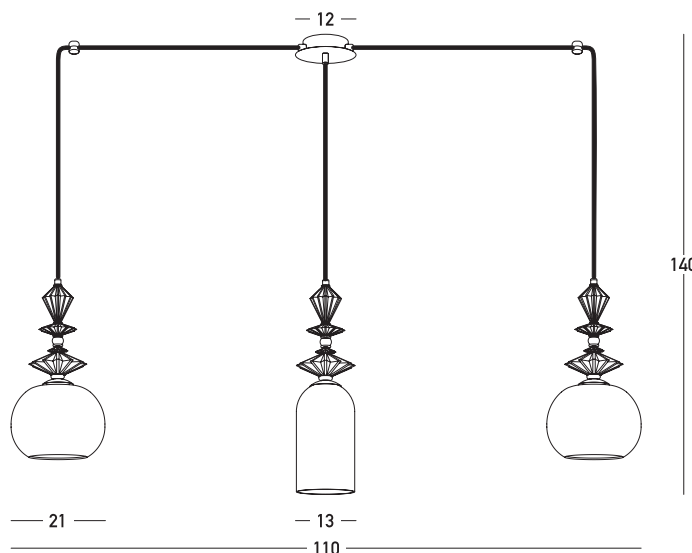

# Product Data Sheet

Date: 25/01/2023  
[www.zambelislights.gr](http://www.zambelislights.gr)

Code 22153

Color: Sandy Black

Antique Brass

## Indoor Lighting

Bulb	3x E27
Power	40W MAX / Bulb
Voltage	220-240V
Operating Frequency	50/60Hz
Dimensions	L: 110cm W: 21cm H: 140cm
Base	Ø: 12cm H: 3cm
Opal Glass	Ø: 21cm H: 16cm Ø: 13cm H: 24cm
Material	Metal-Ceramic-Opal Glass
Special Feature	150cm Fabric Cable Adjustable

## Description

Three-bulbs Pendant light made of metal and white opal glass with ceramic decorative details, in antique brass finishing with a sandy black base.

[www.zambelislights.gr](http://www.zambelislights.gr) | [www.zambelislights.com](http://www.zambelislights.com)